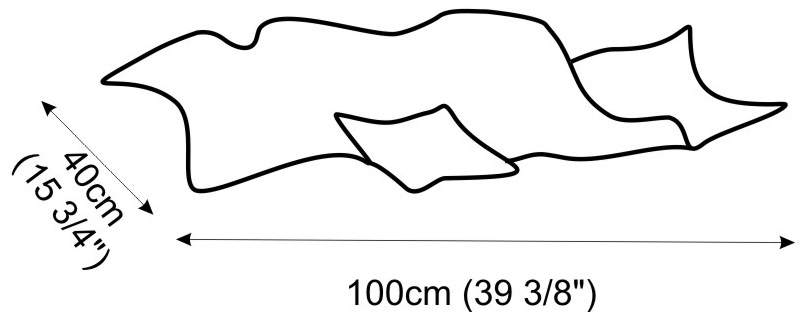

1. To build a product code in our configurator select the specify button on the base model # product page
2. To build a manual product code on this datasheet choose from the options listed below in blue font and add the suffix to the base model #

GENERAL

Series: Crash
Brand: Knikerboker
Division: Design
Mounting Type: Surface
Mounting Location: Ceiling
Subcategory: Ambient

PHYSICAL

Shape: Abstract
Length (mm): 1000
Length (in): 39 ³/₈
Width (mm): 400
Width (in): 15 ³/₄
Height (mm): 240
Height (in): 9 ⁷/₁₆
Extension (mm): 250
Extension (in): 9 ¹³/₁₆
Light Distribution: Indirect
Fixture Finish: EWH / EBK / MAN / COF / PRD / SLF / GLF / CLF / BRL / EWS / EWG / EWC / EWR / EBS / EBG / EBC / EBC / EBB / MAS / MAD / MAC / MAB / COS / CGO / CCL / CBL / PRS / PRG / PRC / PRB
Fixture Material: Metal

ELECTRICAL

Lamp Type: LED
Input Wattage (W): 10.5
Total Output Wattage (W): 10
Dimming: Tri-Mode (Non-Dimming and Phase Dimming (120Vac only) and 0-10V Dimming)
Driver Included: Yes
Driver Location: Integrated
Driver Type: Constant Current - Universal
Driver Class: Class 2
Input Voltage (V): 120 - 277
Constant Current (MA): 250
Upon Request: 0-10Vdc dimming / Phase dimming @120Vac / 277Vac

LED

Number of LEDs: 1
Color Temperature (°K): 3000
Max. Delivered Lumen (lm): 2200
CRI: >85 CRI
Lamp Life (hrs): 50000

OPTICAL

RATINGS AND CERTIFICATIONS

Certified By: Certified for North American Standards
IP rating: IP20

PROJECT
TYPE
SPECIFIER
QUANTITY
DATE